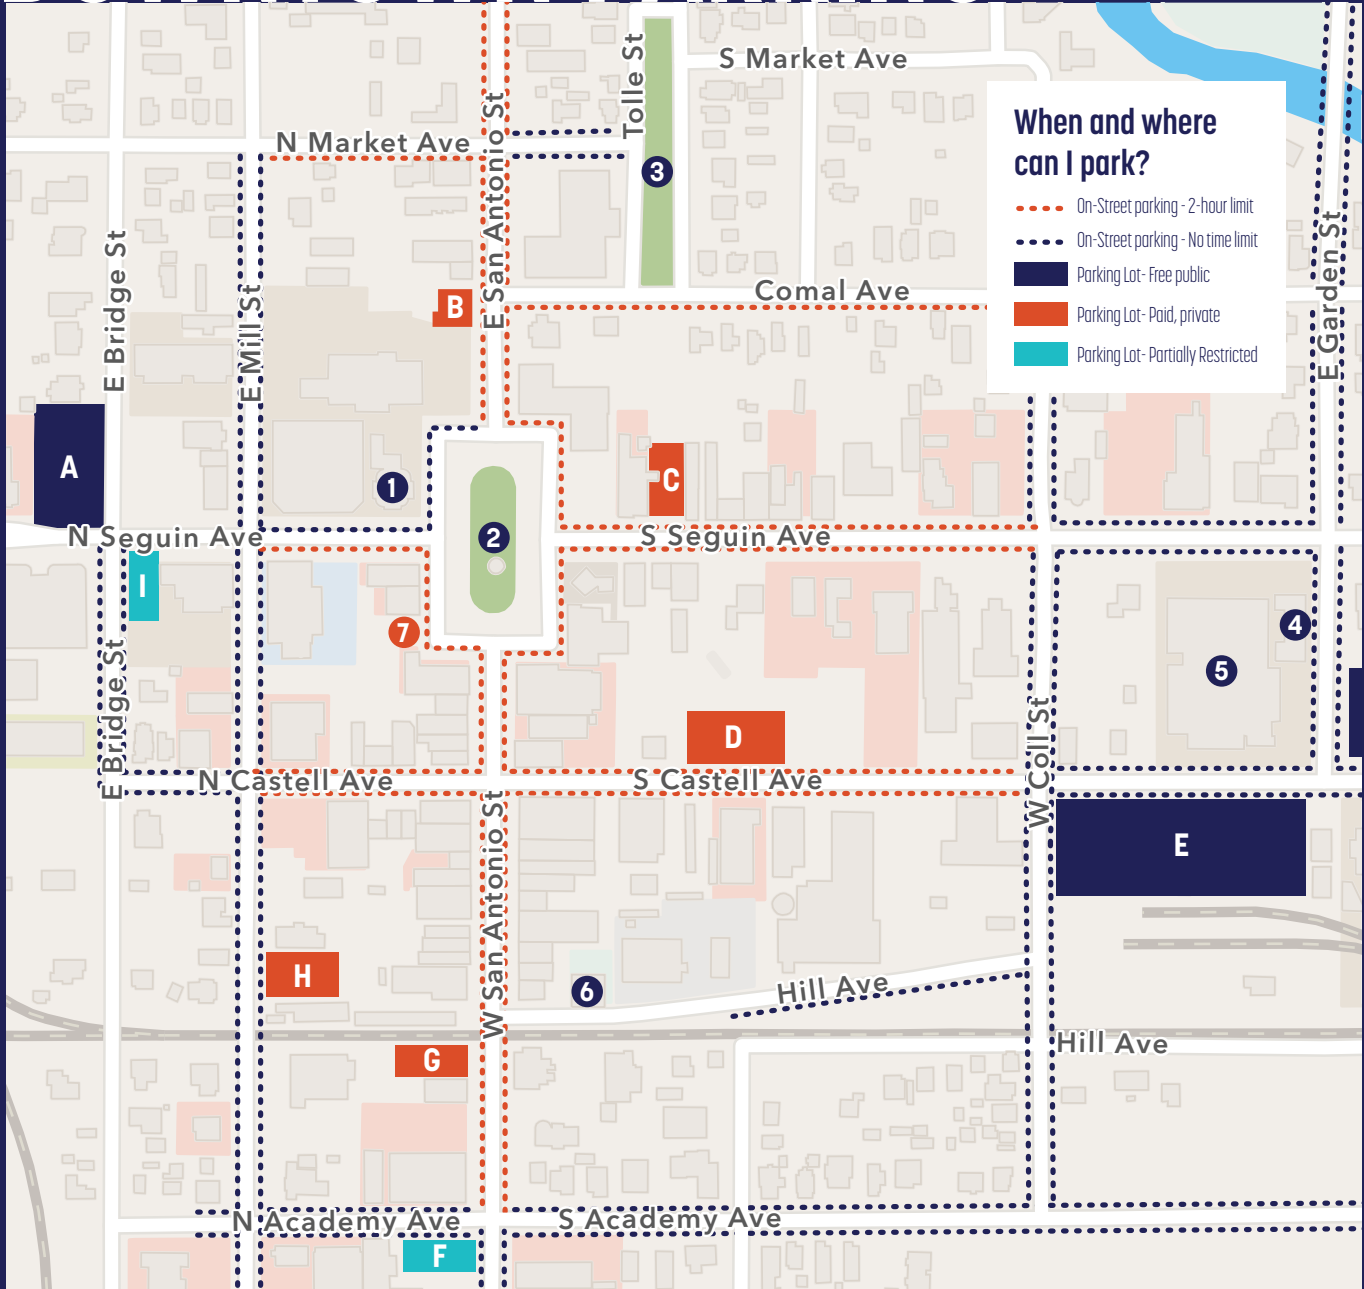

DOWNTOWN PARKING

Parking Lots

- LOT A** Free, Public Lot
- LOT B** Pay to Park at Parkhaus
- LOT C** Pay to Park, Partially Restricted at Naeglin's
- LOT D** Pay to Park at Hinmann House

- LOT E** Free, Public Lot
- LOT F** Pay to Park, Partially Restricted at Miller & Miller
- LOT G** Pay to Park at The Crossing
- LOT H** Pay to Park at Brauntex Theater
- LOT I** Partially Restricted at Tax Office

NOTE: No overnight parking. Signs at lots identify paid, free, or restricted hours.

Landmarks & Destinations

- 1** Comal County Courthouse
- 2** Main Plaza
- 3** Market Plaza
- 4** Visitor Information Center
- 5** Civic/Convention Center
- 6** Historic Fire Station
- 7** Public Restrooms

For an interactive map, things to do, shopping, dining, and more information about Downtown New Braunfels, visit

DowntownNewBraunfels.com